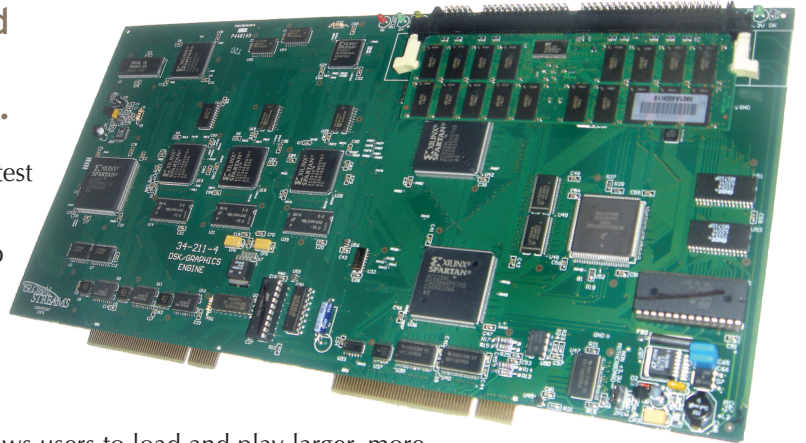

Larger Capacity Downstream Key Card Improves GlobeCaster's Graphics Capabilities

Take advantage of the increased memory and expanded power available with our 1GB DSK card.

Improve your GlobeCaster by upgrading to the latest version of graphics hardware — the 1GB DSK card. The increased memory on the card can help you make more dynamic and compelling graphics and offers many exciting features, including:

- **Larger Graphics** The new DSK Card allows users to load and play larger, more intense graphics. Create and/or import more dynamic and compelling graphics.
- **Longer Animations** Additional memory allows for much longer animated graphics. The new card will more than triple the length of animations that can be used making it easier to work with stock animation packages such as Digital Juice
- **Approximately 42 Seconds of Full Screen Video Clips** Now, GlobeCasters with a 1GB DSK Card can hold and play over 40 seconds of full screen video. A full 30-second commercial can be played using the DSK Card.
- **Add Multiple Layers** GlobeCaster 4000 is capable of having 2 independent layers of Graphics and the GC 8000 is capable of 4. This means support for more than 1 DSK effect.
- **Trade In Value** If your GlobeCaster already has additional DSK's and you wish to upgrade them to the 1 gig version contact our sales team and ask about our DSK Recycling program.